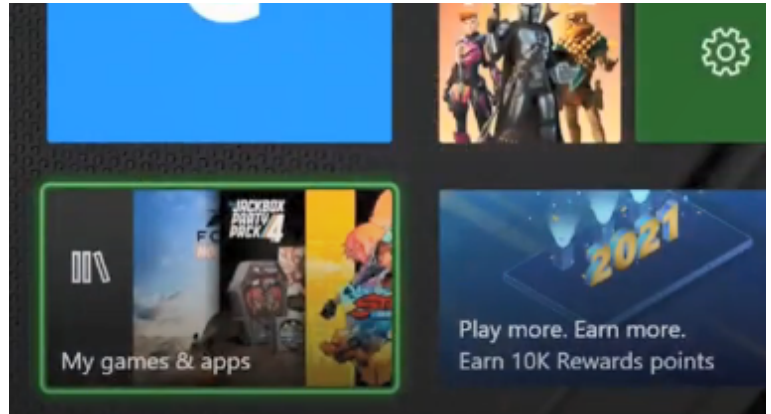

Accessing Microsoft Teams on Xbox

Go to 'My games & apps'

Search for 'Edge'

Sign in to Office 365 (you may have to search for it in Google) with your own school email address

From your homepage you can access your Microsoft programmes