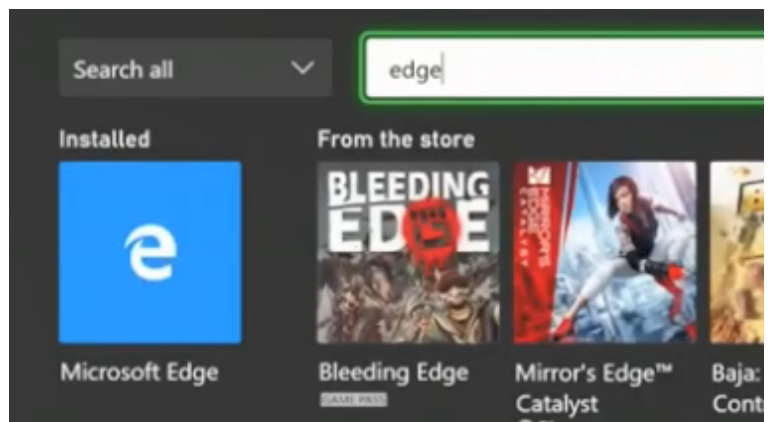

Accessing Microsoft Teams on Xbox

Go to 'My games & apps'

Search for 'Edge'

Sign in to Office 365 (you may have to search for it in Google) with your own school email address

From your homepage you can access your Microsoft programmes