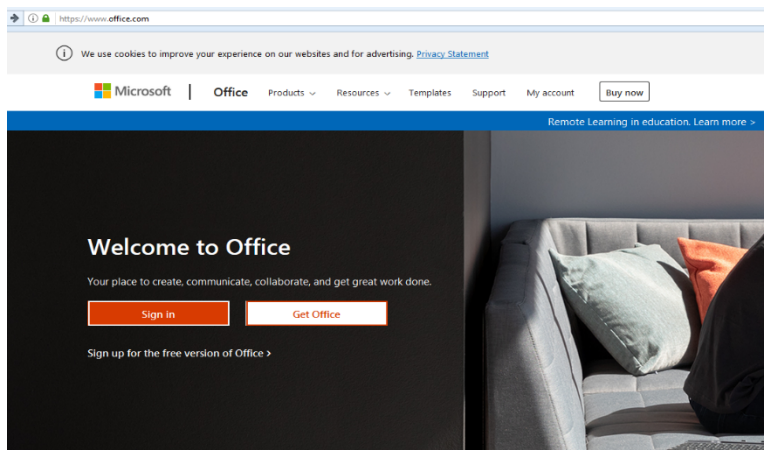

Accessing Microsoft Teams on Xbox

Go to 'My games & apps'

Search for 'Edge'

Sign in to Office 365 (you may have to search for it in Google) with your own school email address

From your homepage you can access your Microsoft programmes